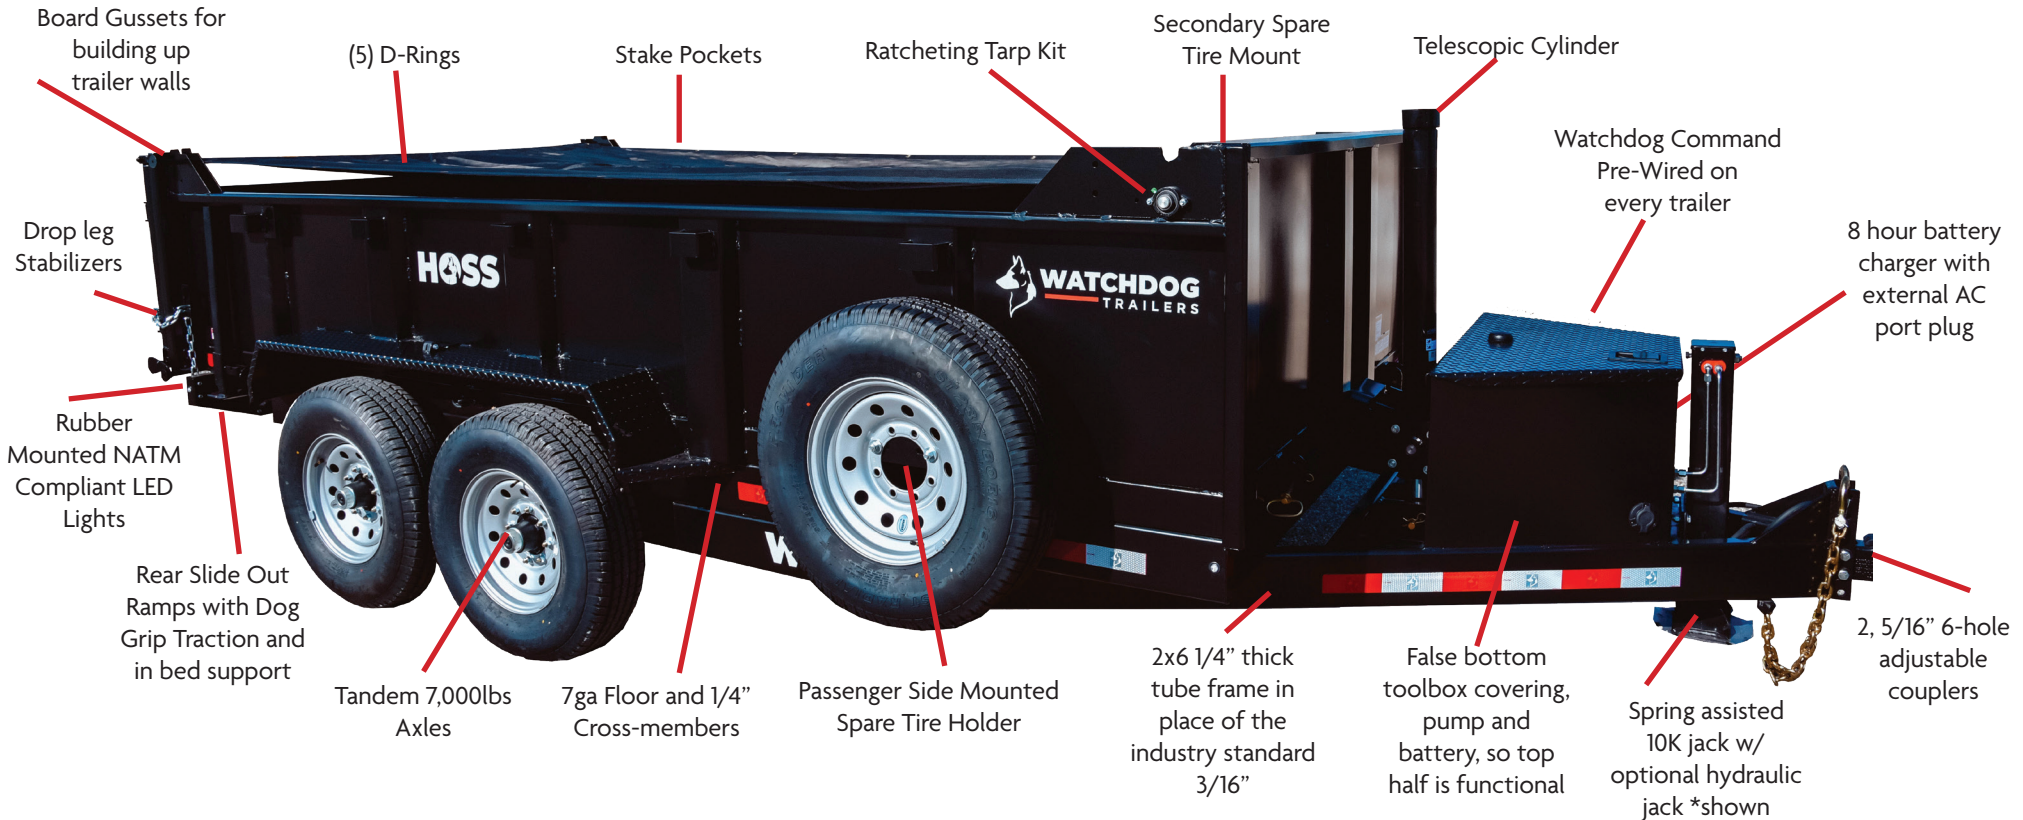

# DUMP TRAILER Model: WD714

Available Sizes 7x12 or 7x14

## PRO SERIES OPTION

Watchdog Command w/ back-up camera, TPMS, and Bluetooth Speakers. Lighting package with LED Work light, Ground clearance lights, and reverse strobes. Hydraulic Jack, and Rumble bed.

Watchdog Command comes with App operation of battery, lights, hydraulics, tire pressure sensors, back-up camera, and bluetooth speakers. Watchdog Command gives you the power to operate the hydraulic bed and jack, maintain your battery levels, and test your lights. Add-ons available for Back-up camera\*, TPMS, and GPS\*. Rumble bed\* technology makes sure you never have to shovel out your load ever again. Bluetooth speakers\* because who doesn't listen to music while they work? (\*Factory install)

## AVAILABLE OPTIONS

**8,000lb Axles**

**14-Ply Tires**

**4" Sidewalls**

**Hydraulic Jack**

**Rumble Bed**

**Watchdog Command**

2920 West Sample Street  
South Bend, IN