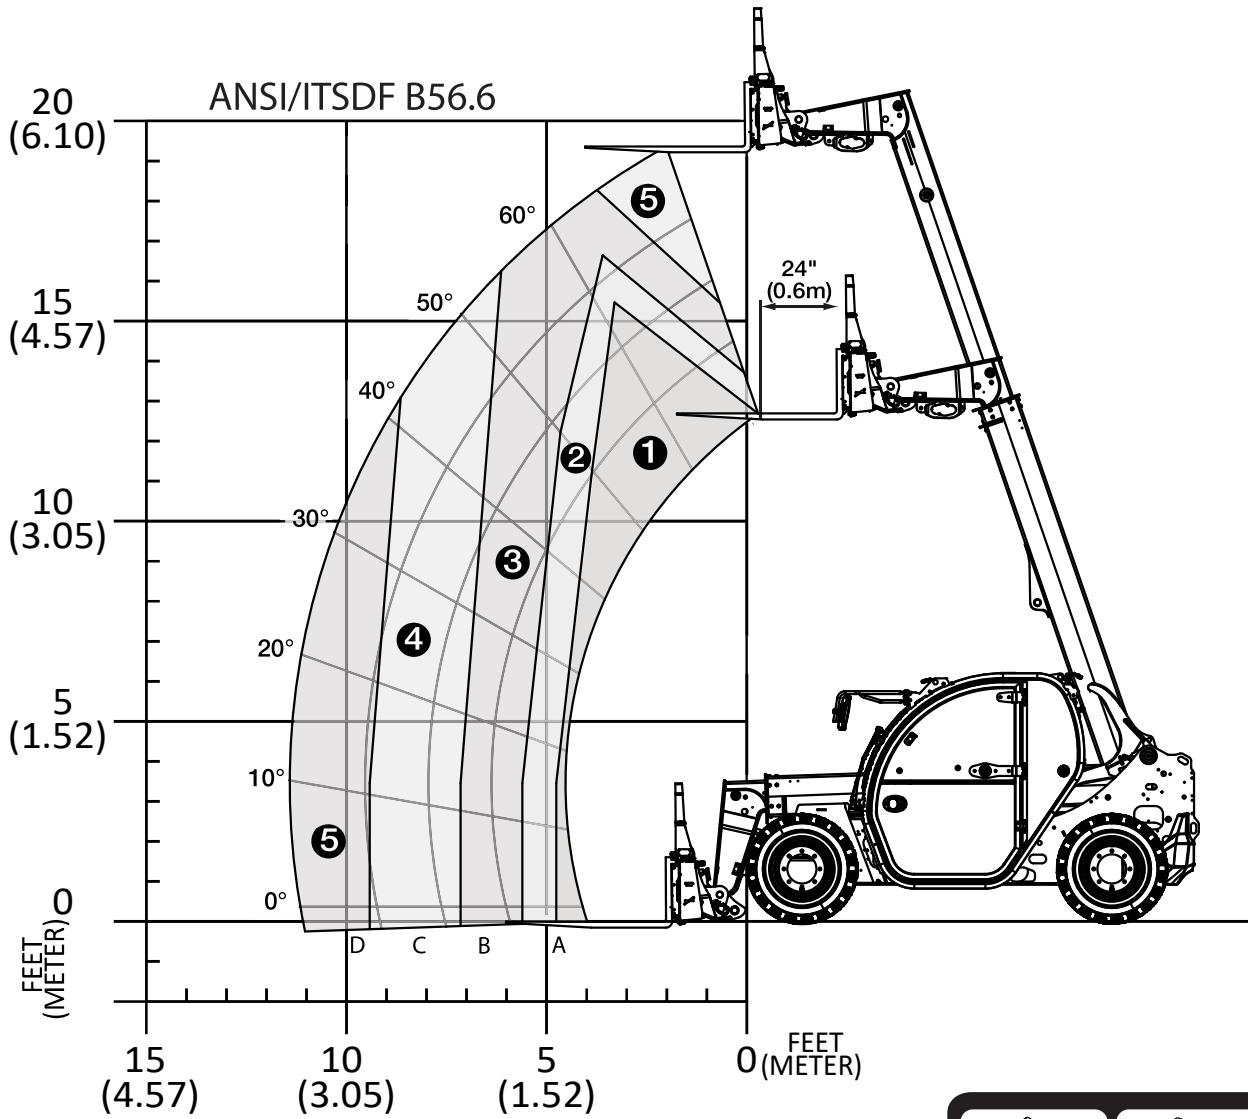

Bobcat.

TL519

R1/R2

WARNING

Exceeding Rated load Capacity can cause roll over and serious injury or death. Always fasten seat belt.