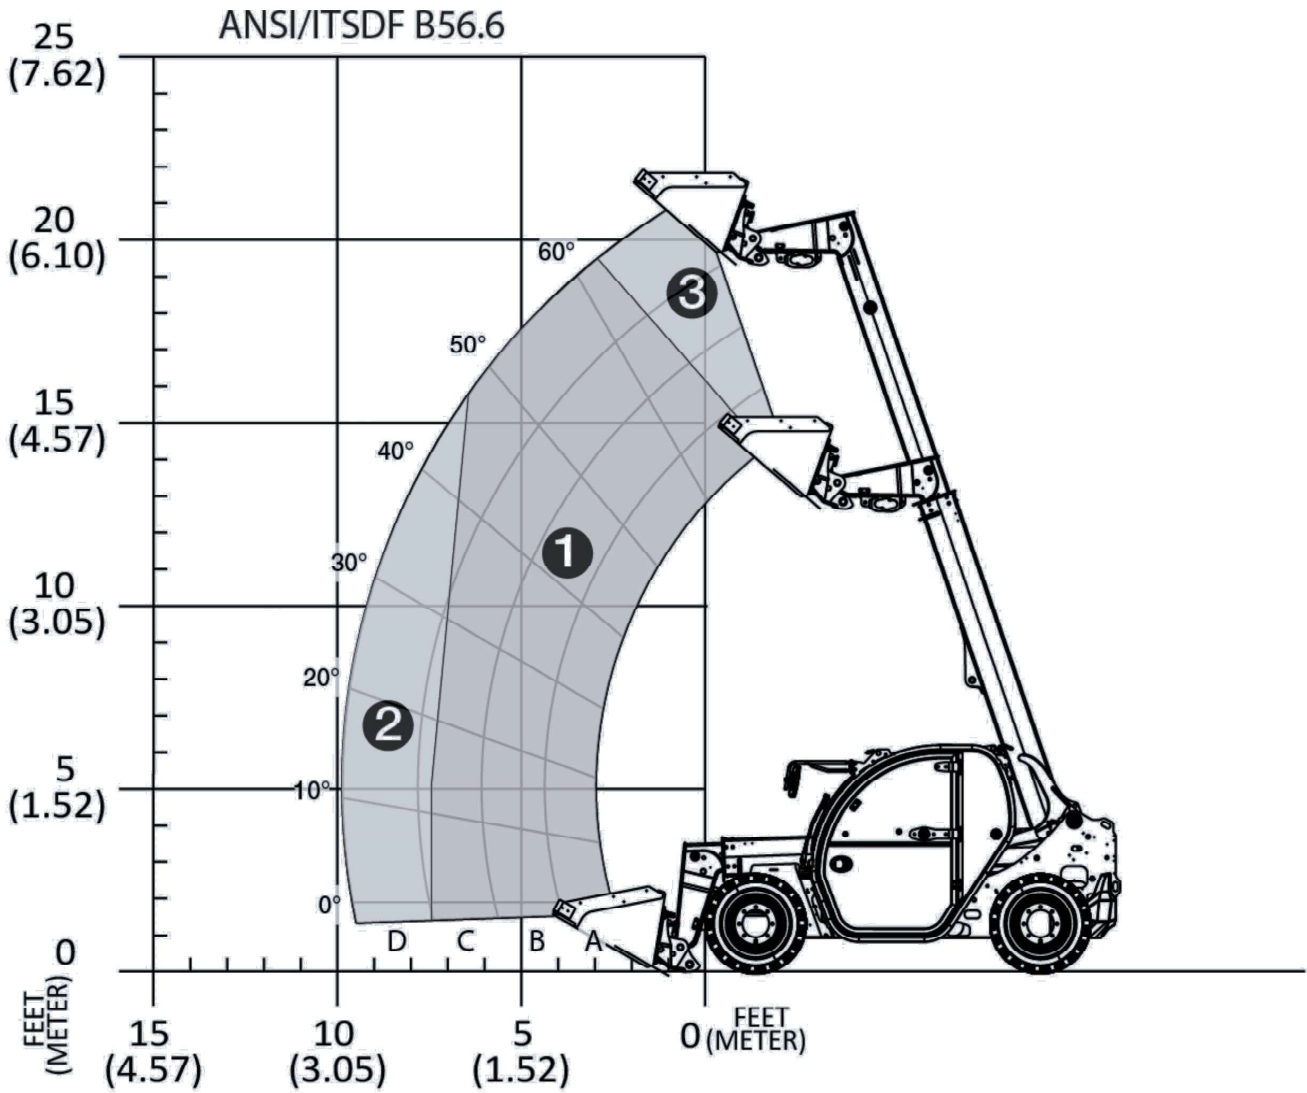

Bobcat.

TL519

⚠ WARNING

Exceeding Rated load Capacity can cause roll over and serious injury or death. Always fasten seat belt.

	1	2	3
SEVERE & HEAVY DUTY 74	2100 lbs (950 kg)	1700 lbs (800 kg)	600 lbs (300 kg)
LIGHT MATERIAL 86 & 98	2600 lbs (1200 kg)	1700 lbs (800 kg)	440 lbs (200 kg)

7494805 A