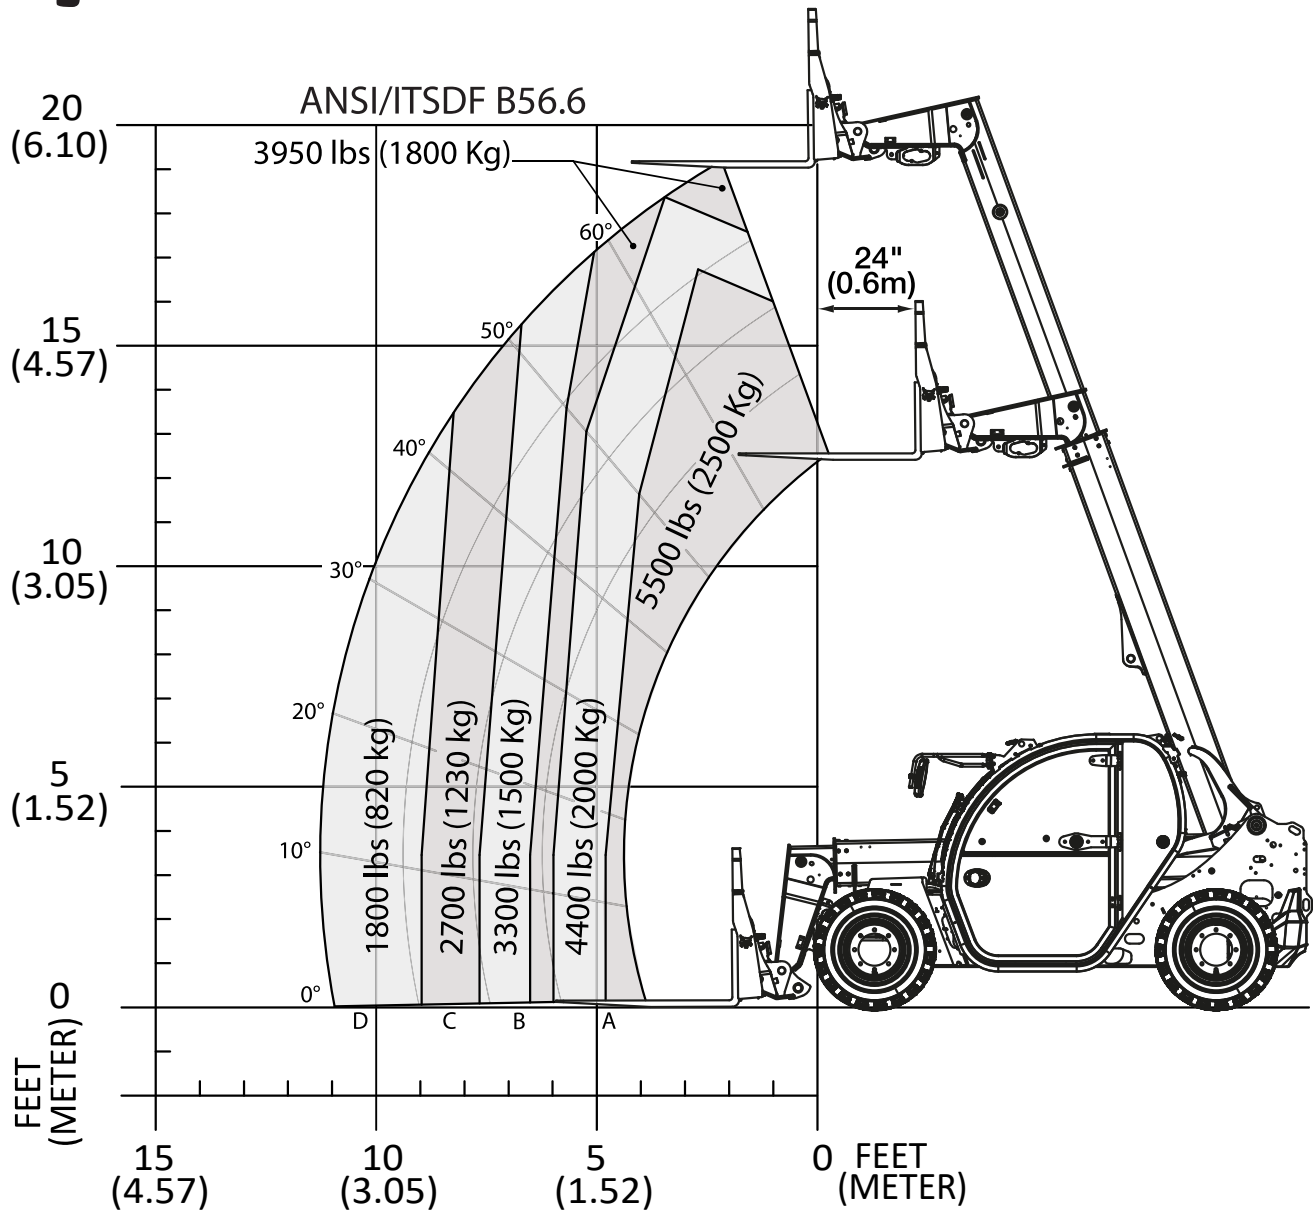

## TL519

  
**R1**

**WARNING**

Exceeding Rated load Capacity can cause roll over and serious injury or death. Always fasten seat belt.

**RIGID PALLET FORK**

7507914 A