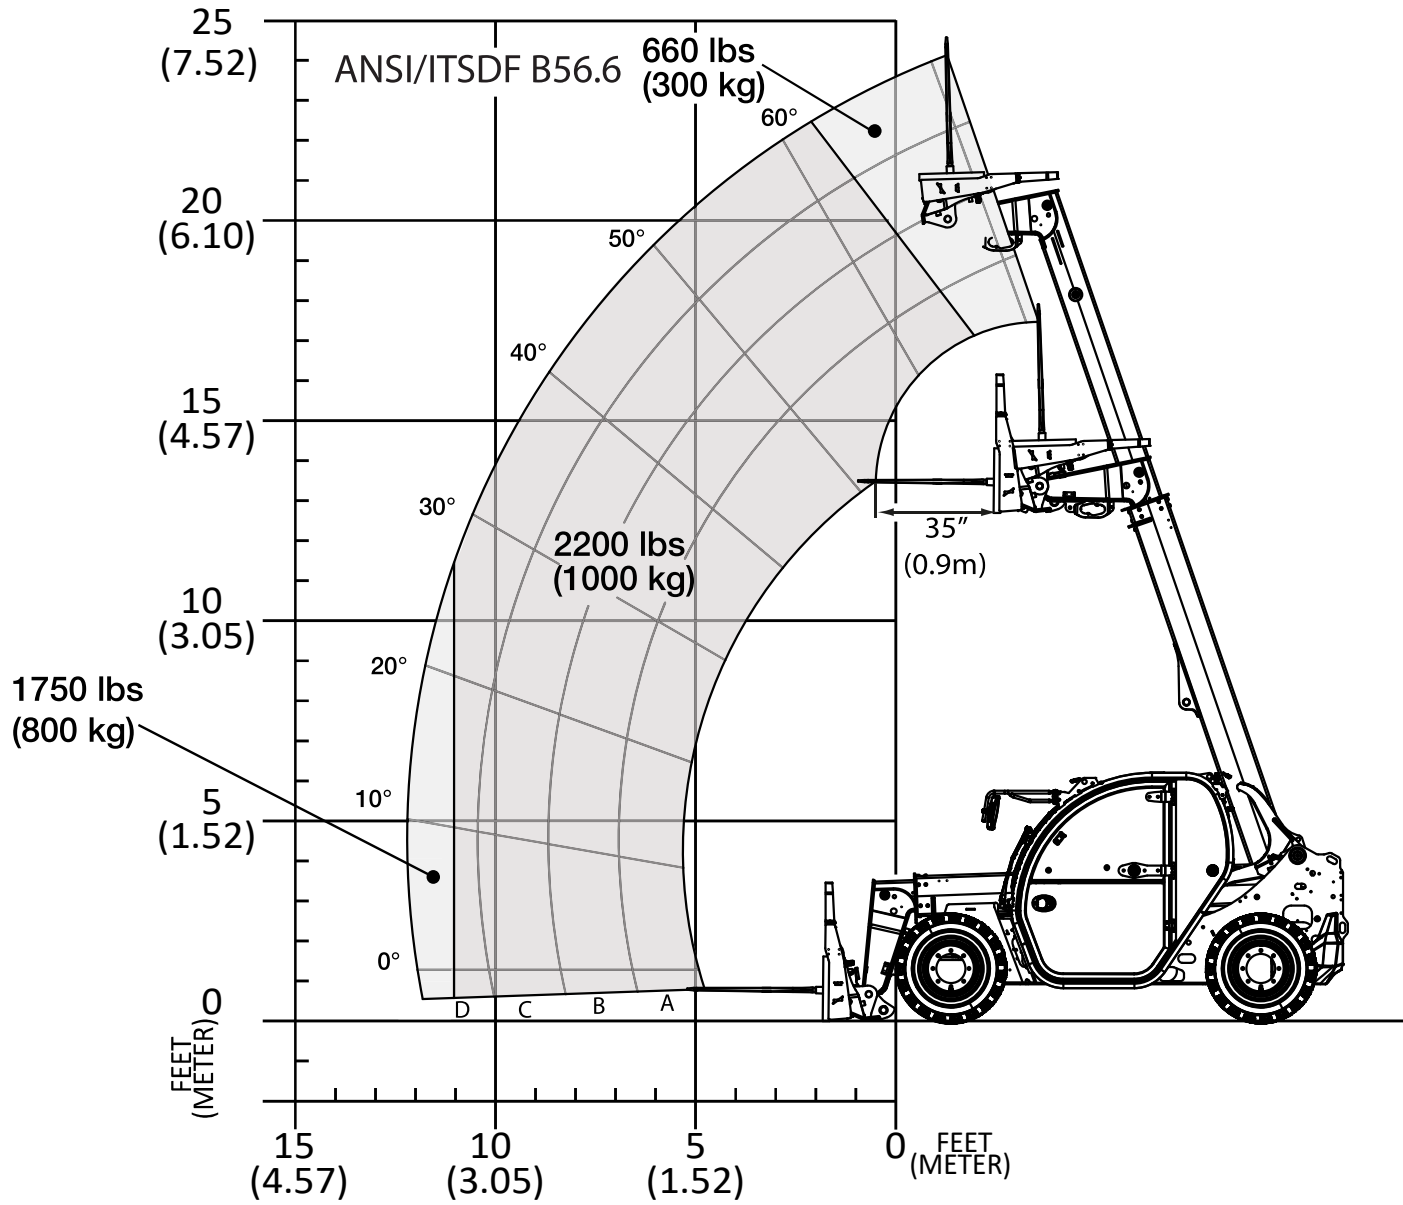

Bobcat.

TL519

R1/R2		

⚠ WARNING	
Exceeding Rated load Capacity can cause roll over and serious injury or death. Always fasten seat belt.	

BALE SPIKE